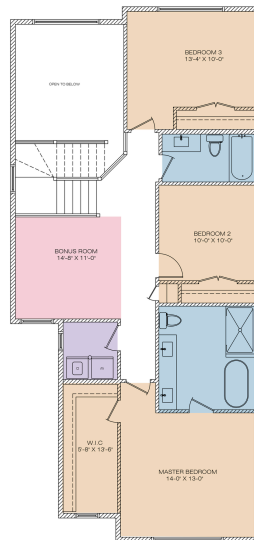

SOUTH POINTE
230 ELLIOTT WYND,
LOT-107 , BLOCK -18, PLAN-252 2446

- TOTAL: 2013 SQ. FT.
- MAIN FLOOR: 928 SQ. FT.
- UPPER FLOOR: 1085 SQ. FT.

20-7251 67 St NW
t6b 3n3
EDMONTON, ALBERTA

INFO@ADMIREHOMES.CA
780-281-3008

MAIN FLOOR

UPPER FLOOR