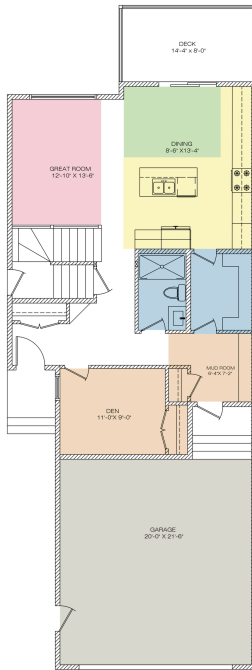

SOUTH POINTE
230 ELLIOTT WYND,
LOT-107 , BLOCK -18, PLAN-252 2446

- TOTAL: 2013 SQ. FT.
- MAIN FLOOR: 928 SQ. FT.
- UPPER FLOOR: 1085 SQ. FT.

20-7251 67 St NW
t6b 3n3
EDMONTON, ALBERTA

INFO@ADMIREHOMES.CA
780-281-3008

MAIN FLOOR

UPPER FLOOR